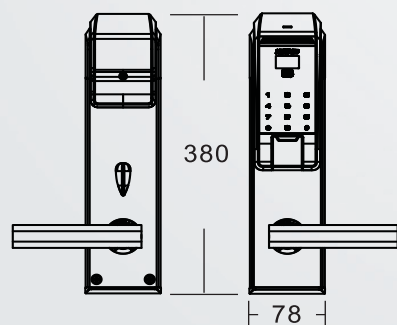

930-62-M

Scramble Password

Stainless Steel Simplified Design

C Grade Up Secured Cylinder

DIMENSION(mm)

Simplified Pre-installation Series

PARAMETER

- **Material** : Stainless Steel
- **Unlock Way** : Password/Mechanical Key/Card/APP
- **Keypad Type** : 12 Digital Touch Keypad
- **Scramble Keyword** : 25 in Maximum
- **User** : 50 Password Users , 230 Card User , Total User Capacity: 230
- **Power Supply** : 4pcs AA 1.5V Alkaline Batteries
- **Mortise** : ANSI Mortise